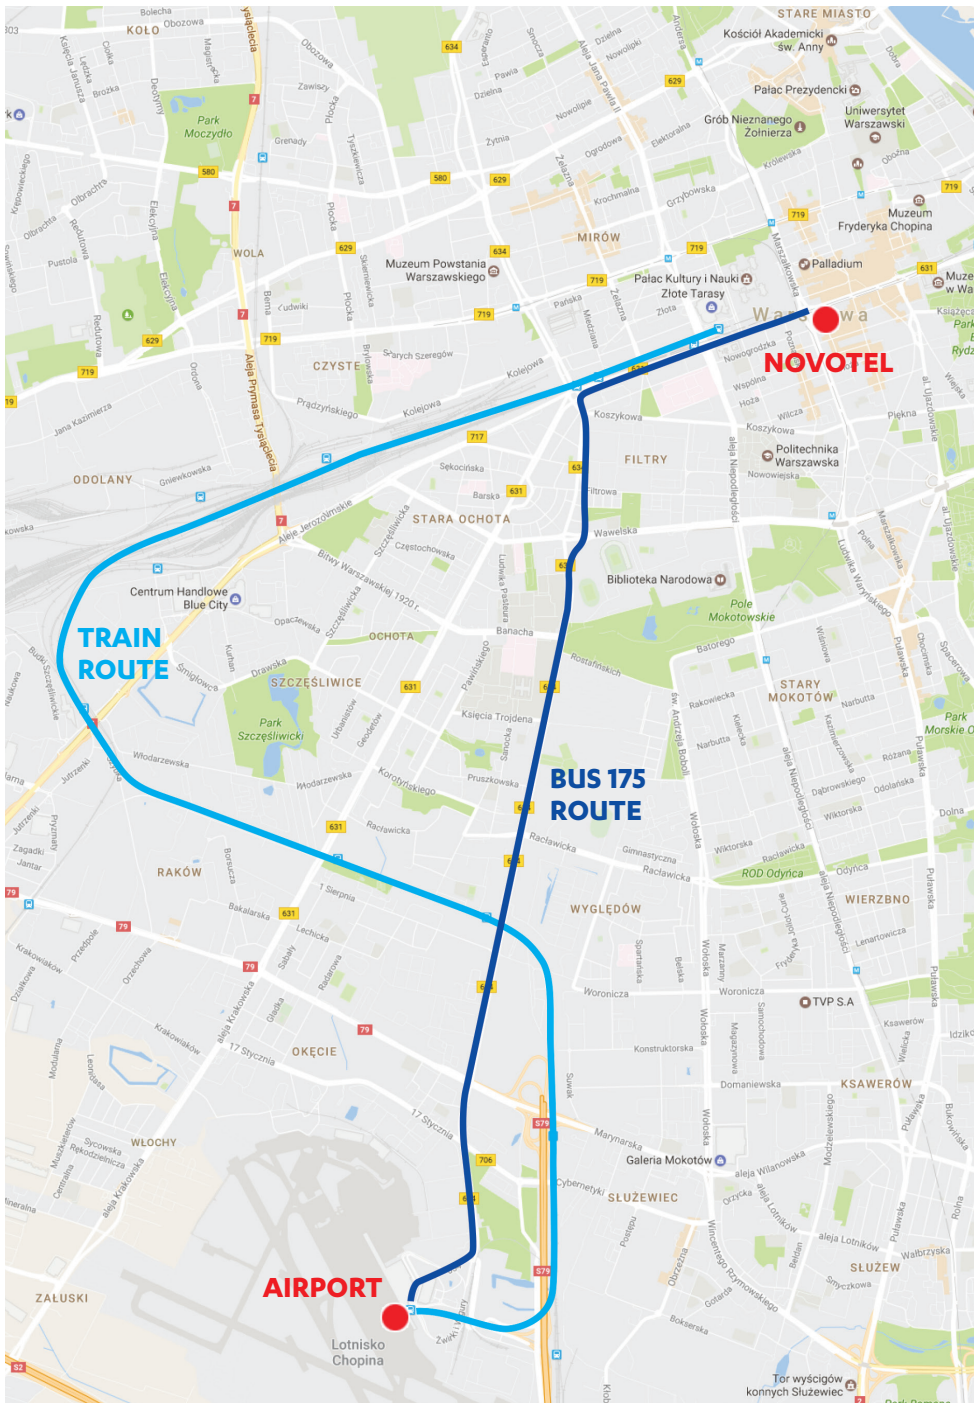

Sources: www.lotnisko-chopina.pl; www.novotel.com; www.google.pl/maps.